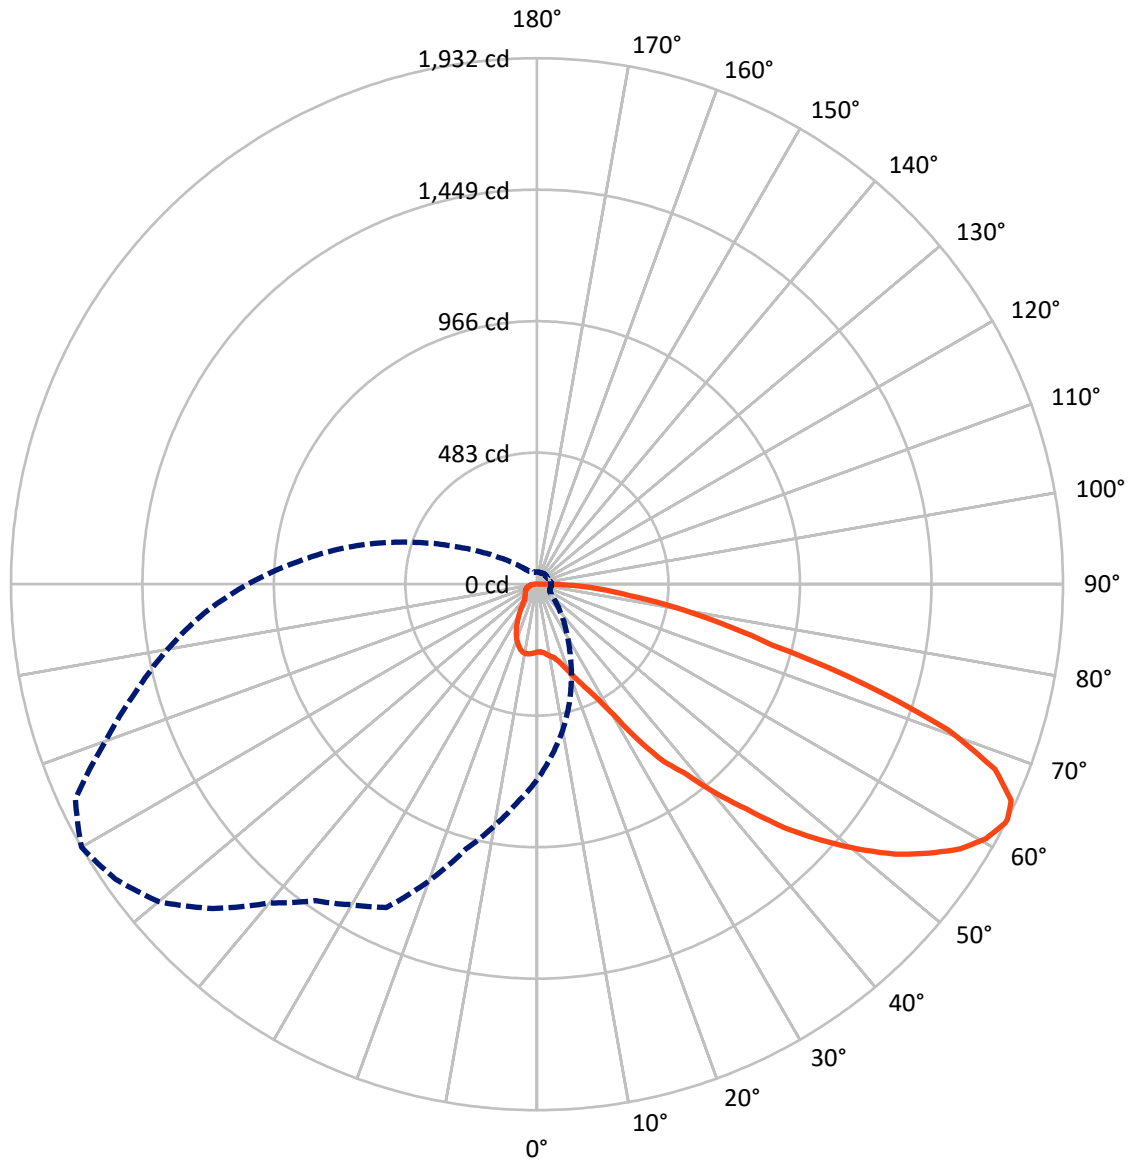

REPORT NUMBER: P146244

CATALOG NUMBER: OVH-F01-LED-E-U-SLR-7030

Iso-Footcandle Lines of Horizontal Illumination

× Max cd
 - - - 1/2 Max cd

Based on 10 foot mounting height. Maximum calculated value = 3.2 fc
 Type IV - Short - Non-Cutoff

REPORT NUMBER: P146244

CATALOG NUMBER: OVH-F01-LED-E-U-SLR-7030

Luminous Intensity Polar Plot

— Vertical Plane Through 300-Deg Lateral - - - Horizontal Cone Through 63-Deg Vertical

REPORT NUMBER: P146244

CATALOG NUMBER: OVH-F01-LED-E-U-SLR-7030

FLUX DISTRIBUTION:

		Downward	Upward	Total
House Side	Lumens	425.1	0.0	425.1
	% Fixture	20.9	0.0	20.9
Street Side	Lumens	1605.7	0.0	1605.7
	% Fixture	79.1	0.0	79.1
Total	Lumens	2030.8	0.0	2030.8
	% Fixture	100.0	0.0	100.0

ZONAL LUMENS:

Zone	Lumens	% Fixture
0°-10°	24.5	1.2
10°-20°	76.5	3.8
20°-30°	135.2	6.7
30°-40°	213.4	10.5
40°-50°	313.9	15.5
50°-60°	413.5	20.4
60°-70°	460.8	22.7
70°-80°	302.8	14.9
80°-90°	90.3	4.4
90°-100°	0.0	0.0
100°-110°	0.0	0.0
110°-120°	0.0	0.0
120°-130°	0.0	0.0
130°-140°	0.0	0.0
140°-150°	0.0	0.0
150°-160°	0.0	0.0
160°-170°	0.0	0.0
170°-180°	0.0	0.0
0°-90°	2030.8	100.0
0°-180°	2030.8	100.0