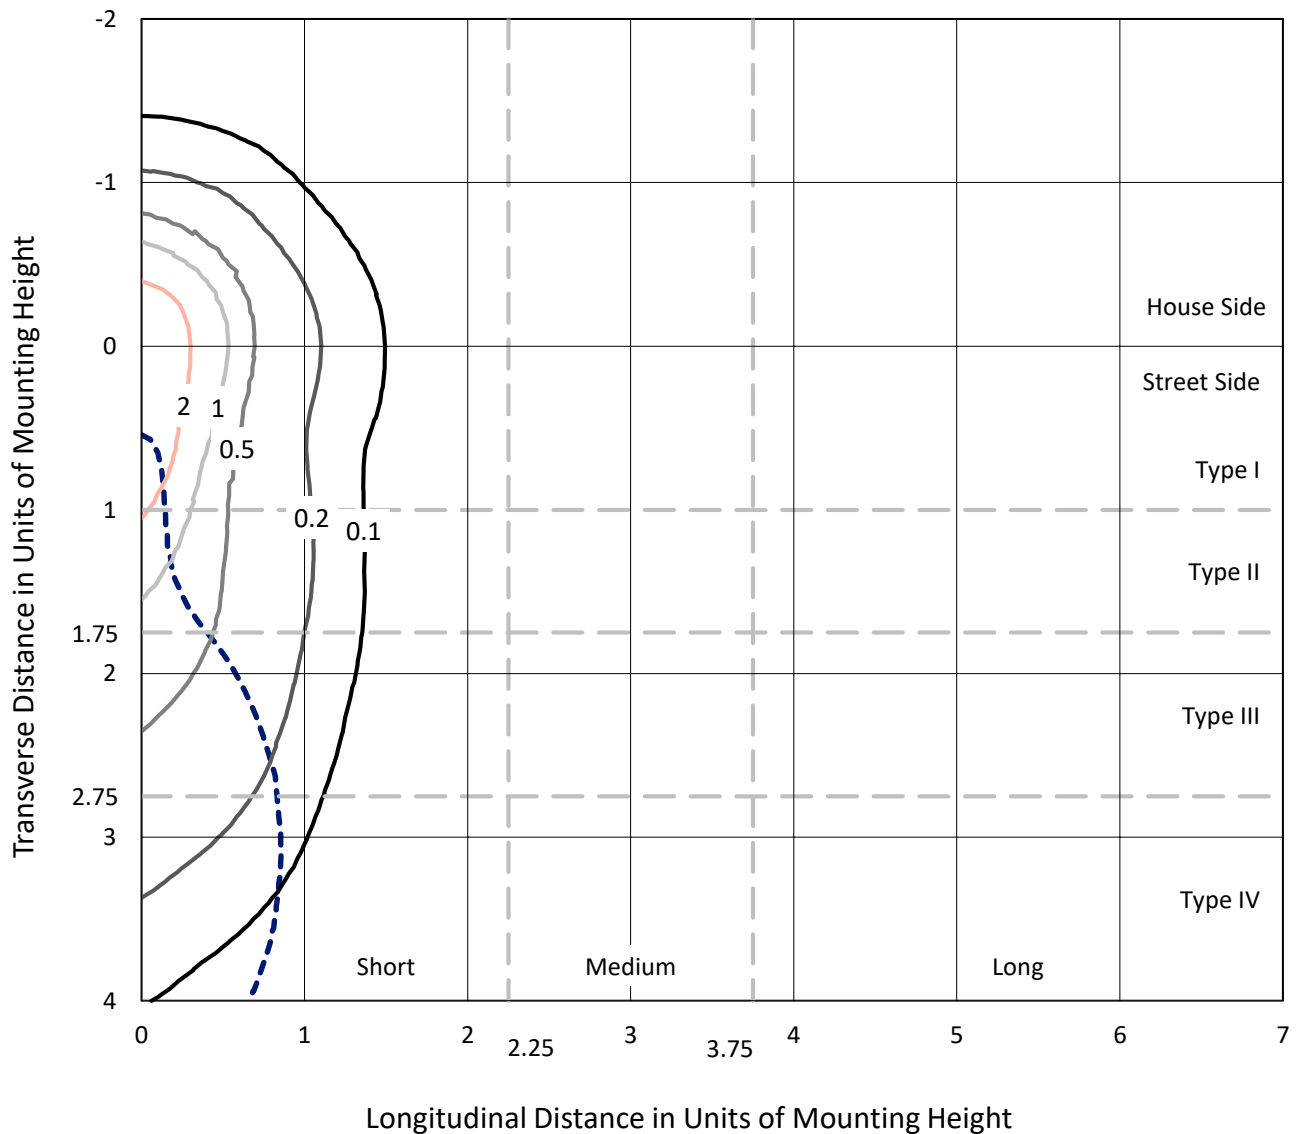

Summary

Lumens per Lamp: N/A
Luminaire Lumens: 2030.8 lumens
Efficiency: N/A
Efficacy: 78.4 lumens/watt
Luminous Opening: Rectangular (W 0.17' x L: 1' x H: 0')
IES Classification: Type IV - Short - Non-Cutoff
BUG Rating: B0 - U0 - G1

Input Watts (W): 25.9
Input Voltage (V): NR
Input Current (A_{in}): NR
Voltage Rise (V): NR
Power Factor: NR
Total Harmonic Distortion (THDi): NR
Frequency (hertz): 60
Stabilization Time: NR
Operation Time: NR
Ambient Temperature (°C): NR
Test Distance: 28.75 FT

REPORT NUMBER: P146244

CATALOG NUMBER: OVH-F01-LED-E-U-SLR-7030

Iso-Footcandle Lines of Horizontal Illumination

× Max cd
 - - - 1/2 Max cd

Based on 10 foot mounting height. Maximum calculated value = 3.2 fc
 Type IV - Short - Non-Cutoff

REPORT NUMBER: P146244

CATALOG NUMBER: OVH-F01-LED-E-U-SLR-7030

Luminous Intensity Polar Plot

— Vertical Plane Through 300-Deg Lateral - - - Horizontal Cone Through 63-Deg Vertical

REPORT NUMBER: P146244

CATALOG NUMBER: OVH-F01-LED-E-U-SLR-7030