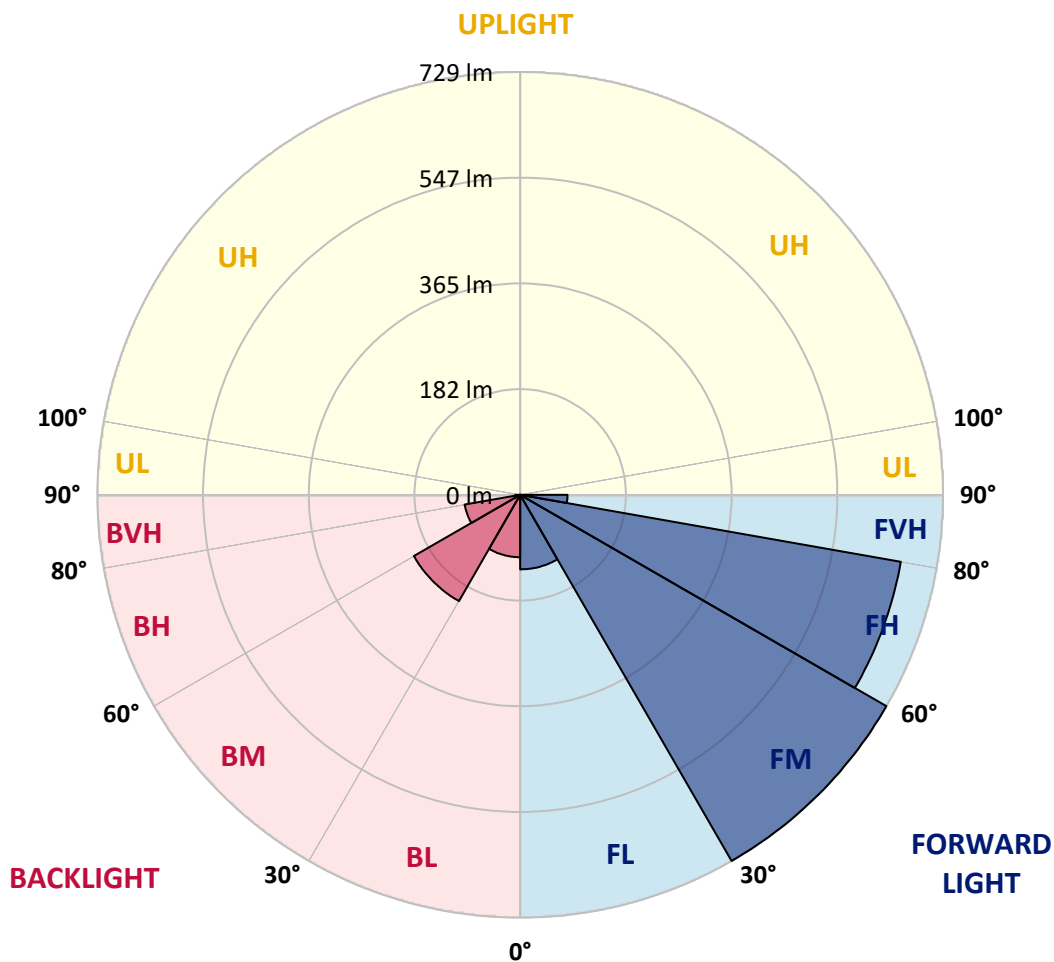

REPORT NUMBER: P146244

CATALOG NUMBER: OVH-F01-LED-E-U-SLR-7030

LUMINAIRE CLASSIFICATION SYSTEM LUMEN TABLE AND BUG RATING:

Zone		Lumens	% Fixture	Zone Rating/Lumen Limit		
				B	U	G
FL	(0°-30°)	128.5	6.3			
FM	(30°-60°)	729.1	35.9			
FH	(60°-80°)	666.5	32.8			G1/1800
FVH	(80°-90°)	81.6	4.0			G1/100
BL	(0°-30°)	107.6	5.3	B0/110		
BM	(30°-60°)	211.7	10.4	B0/220		
BH	(60°-80°)	97.2	4.8	B0/110		G0/110
BVH	(80°-90°)	8.7	0.4			G0/10
UL	(90°-100°)	0.0	0.0		U0/0	
UH	(100°-180°)	0.0	0.0		U0/0	

BUG Rating: B0-U0-G1

Type IV Short